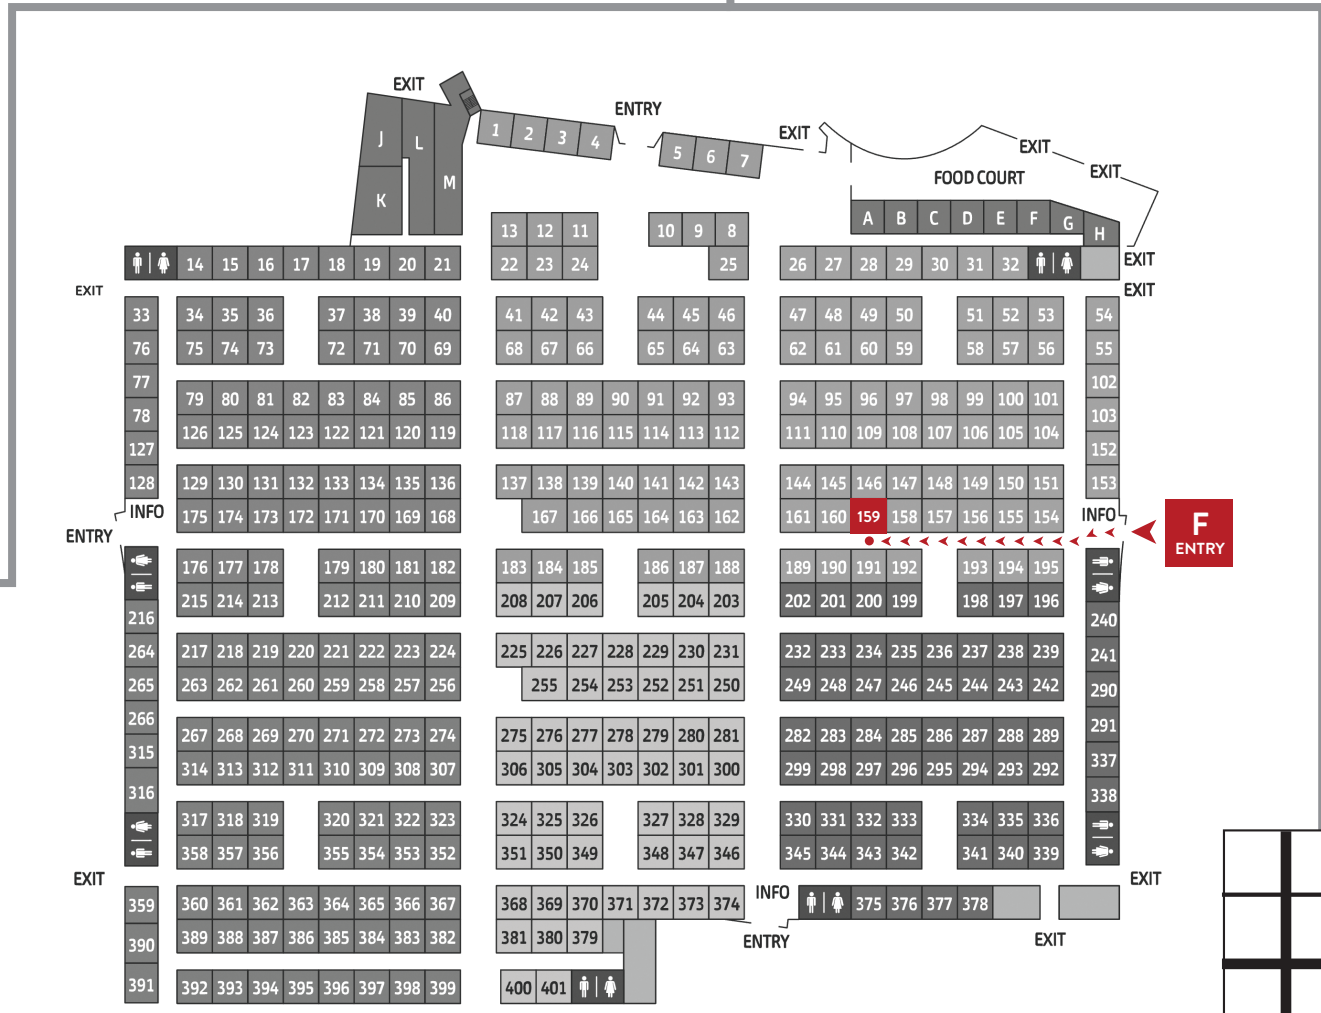

KEELE ST.

SNIDERCROFT RD.

NUWEST
boutique condominium

SALES CENTRE
IMPROVE CANADA
UNIT 159
'F' ENTRY / PARKING